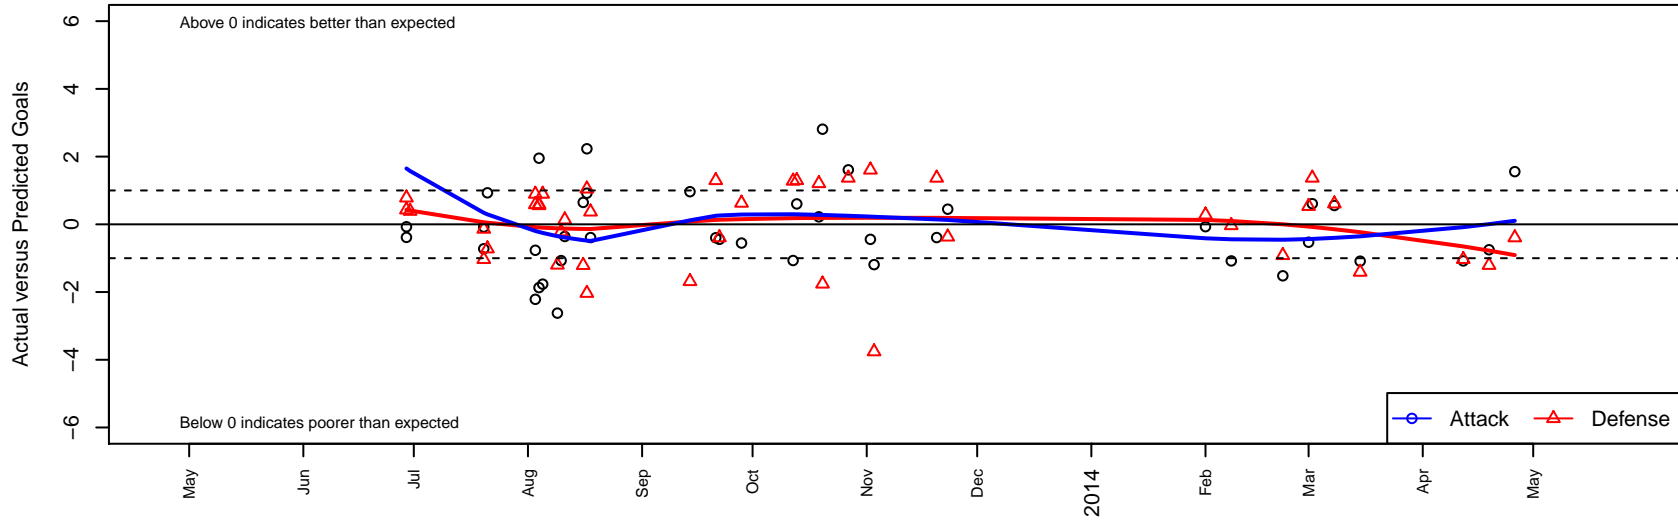

River Jam Samba U13

Mt Hood Challenge GU13 Gold 2

RCL G00 Div 3

Spr RCL G00 Div 3

Challenge Cup G00 Division 1 – Challenge 1

RV Slammers Orange G00

Dots are actual minus expected GF (blue circles) and GA (red triangles).
 Blue line is smoothed change in attack strength. Red is smoothed change in defense strength.